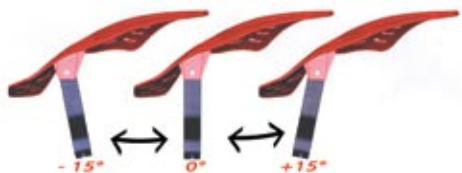

MX HANDGUARDS

5600

RED

FEATURES

- > MOUNT KIT INCLUDED
- > INNOVATIVE MULTI POSITION

YELLOW

ORANGE

WHITE

BLACK

BLUE

GREEN